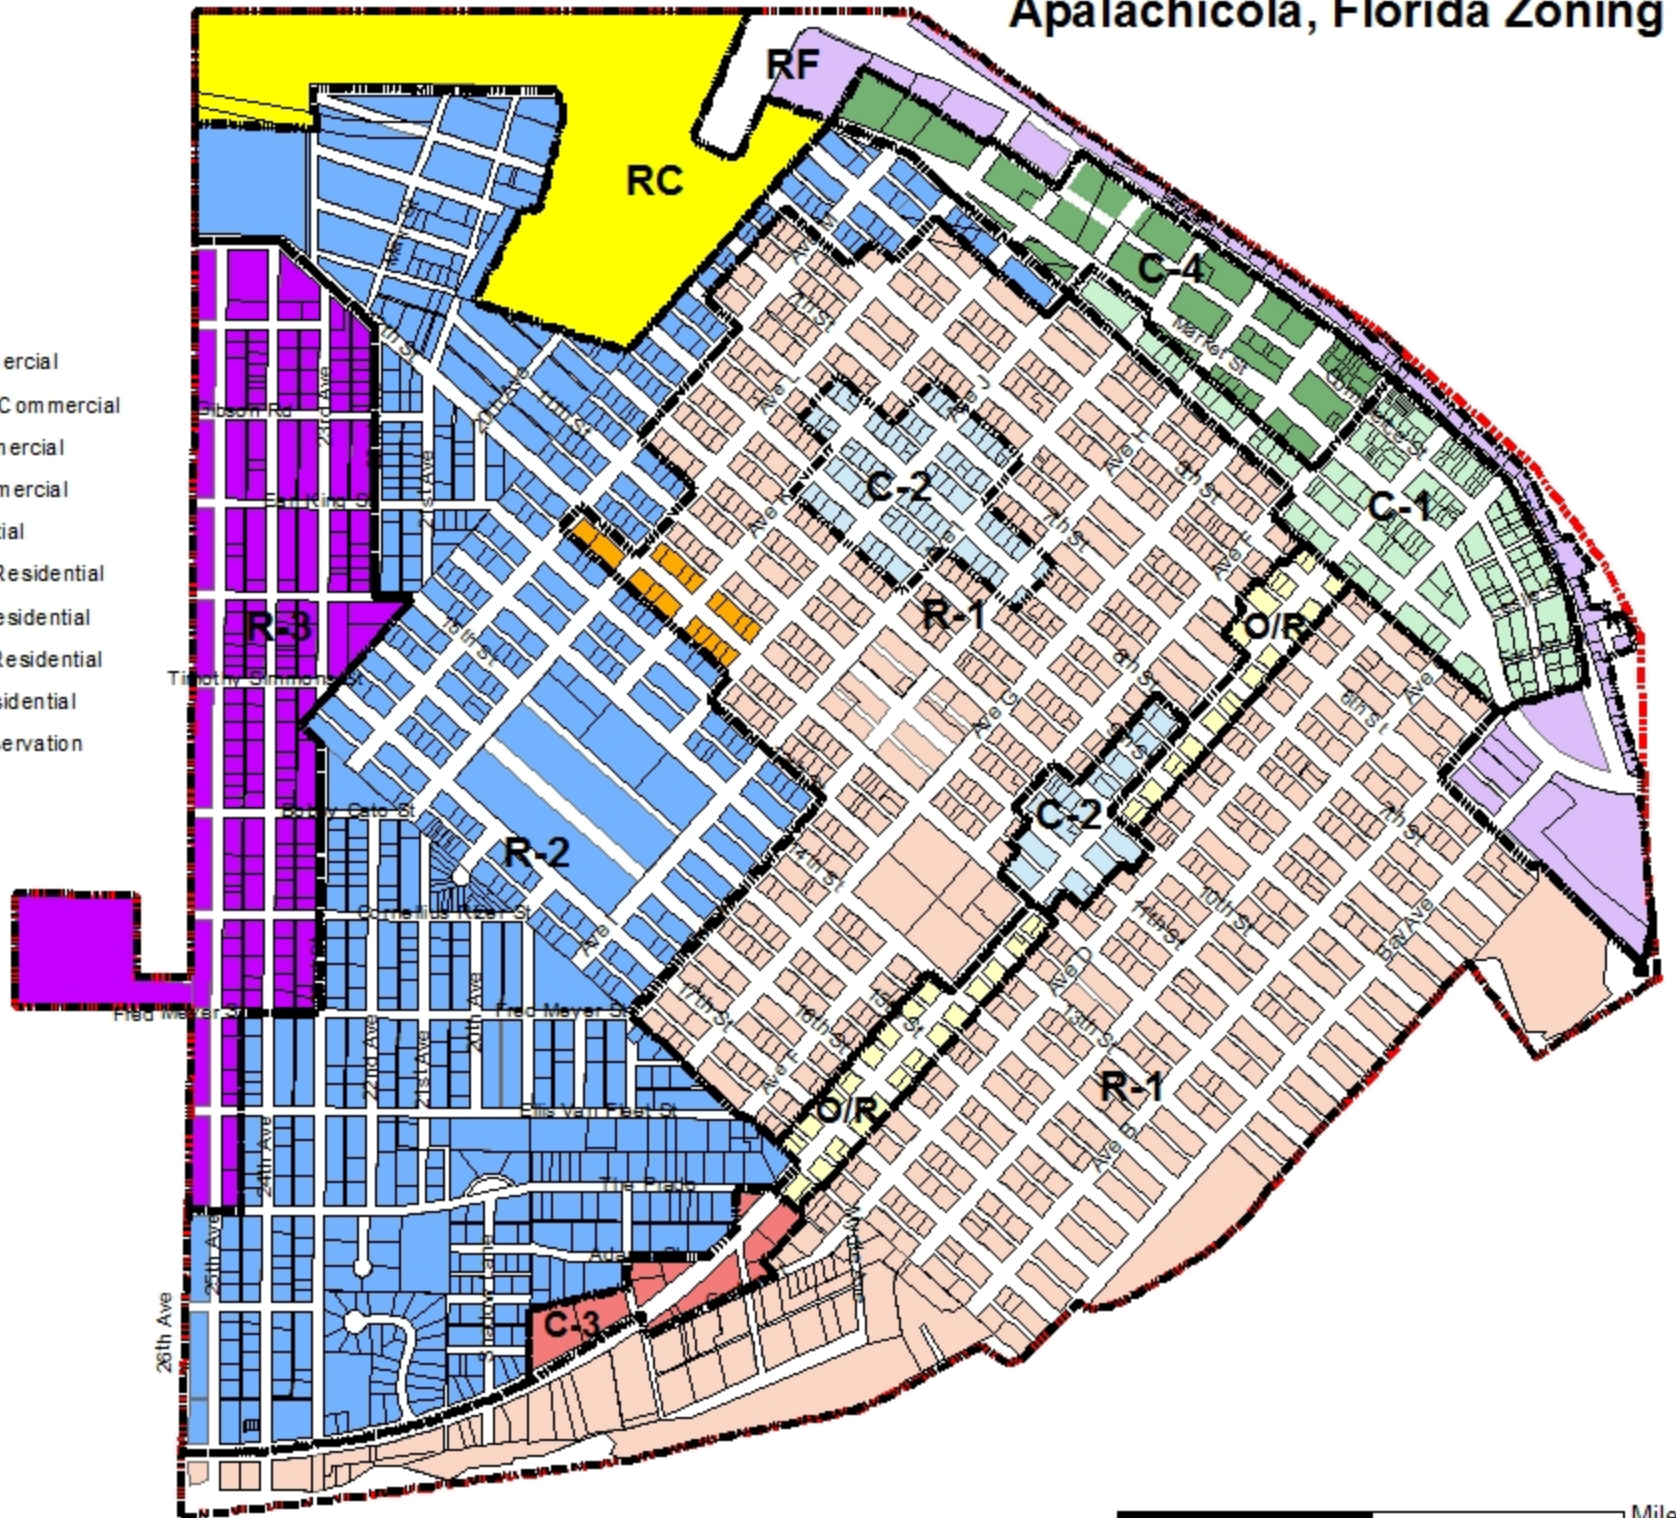

Apalachicola, Florida Zoning Map

Legend

- Zone Lines
- City Limit
- C-1 General Commercial
- C-2 Neighborhood Commercial
- C-3 Highway Commercial
- C-4 Riverfont Commercial
- OR Office Residential
- R-1 Single Family Residential
- R-2 Multi-Family Residential
- R-3 Mobile Home Residential
- R-4 Mixed Use Residential
- RC Research Conservation
- RF Riverfront

Source: Apalachicola Planning and Building Department, 2016